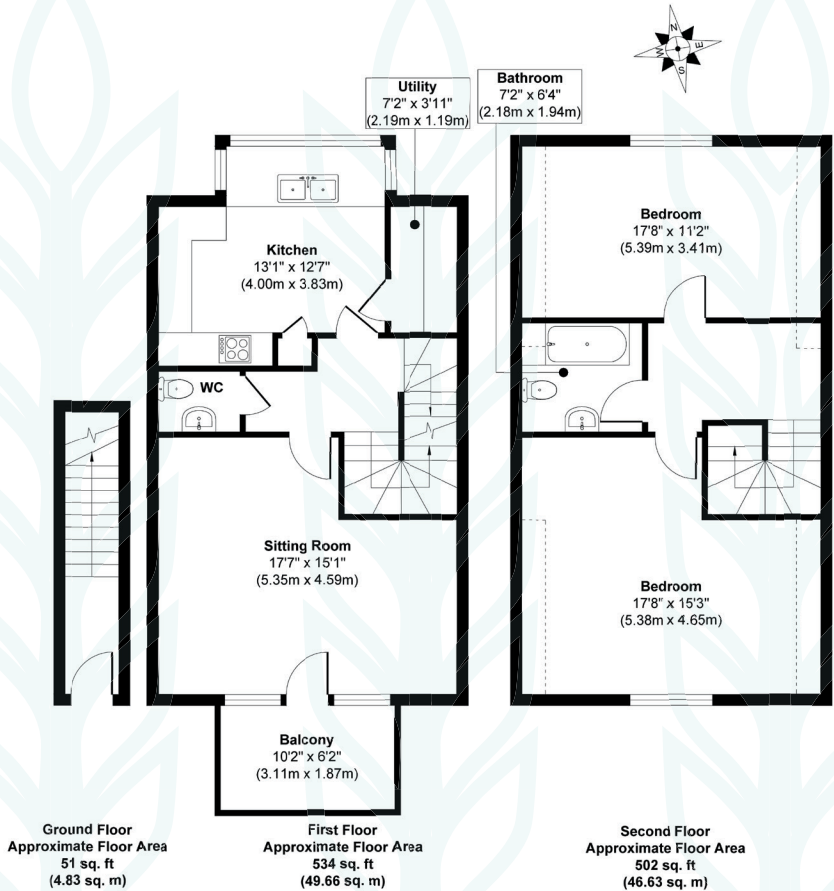

18 Black Barn Close, Lower Somersham, Ipswich IP8 4PX

Approx. Gross Internal Floor Area 1087 sq. ft / 101.12 sq. m